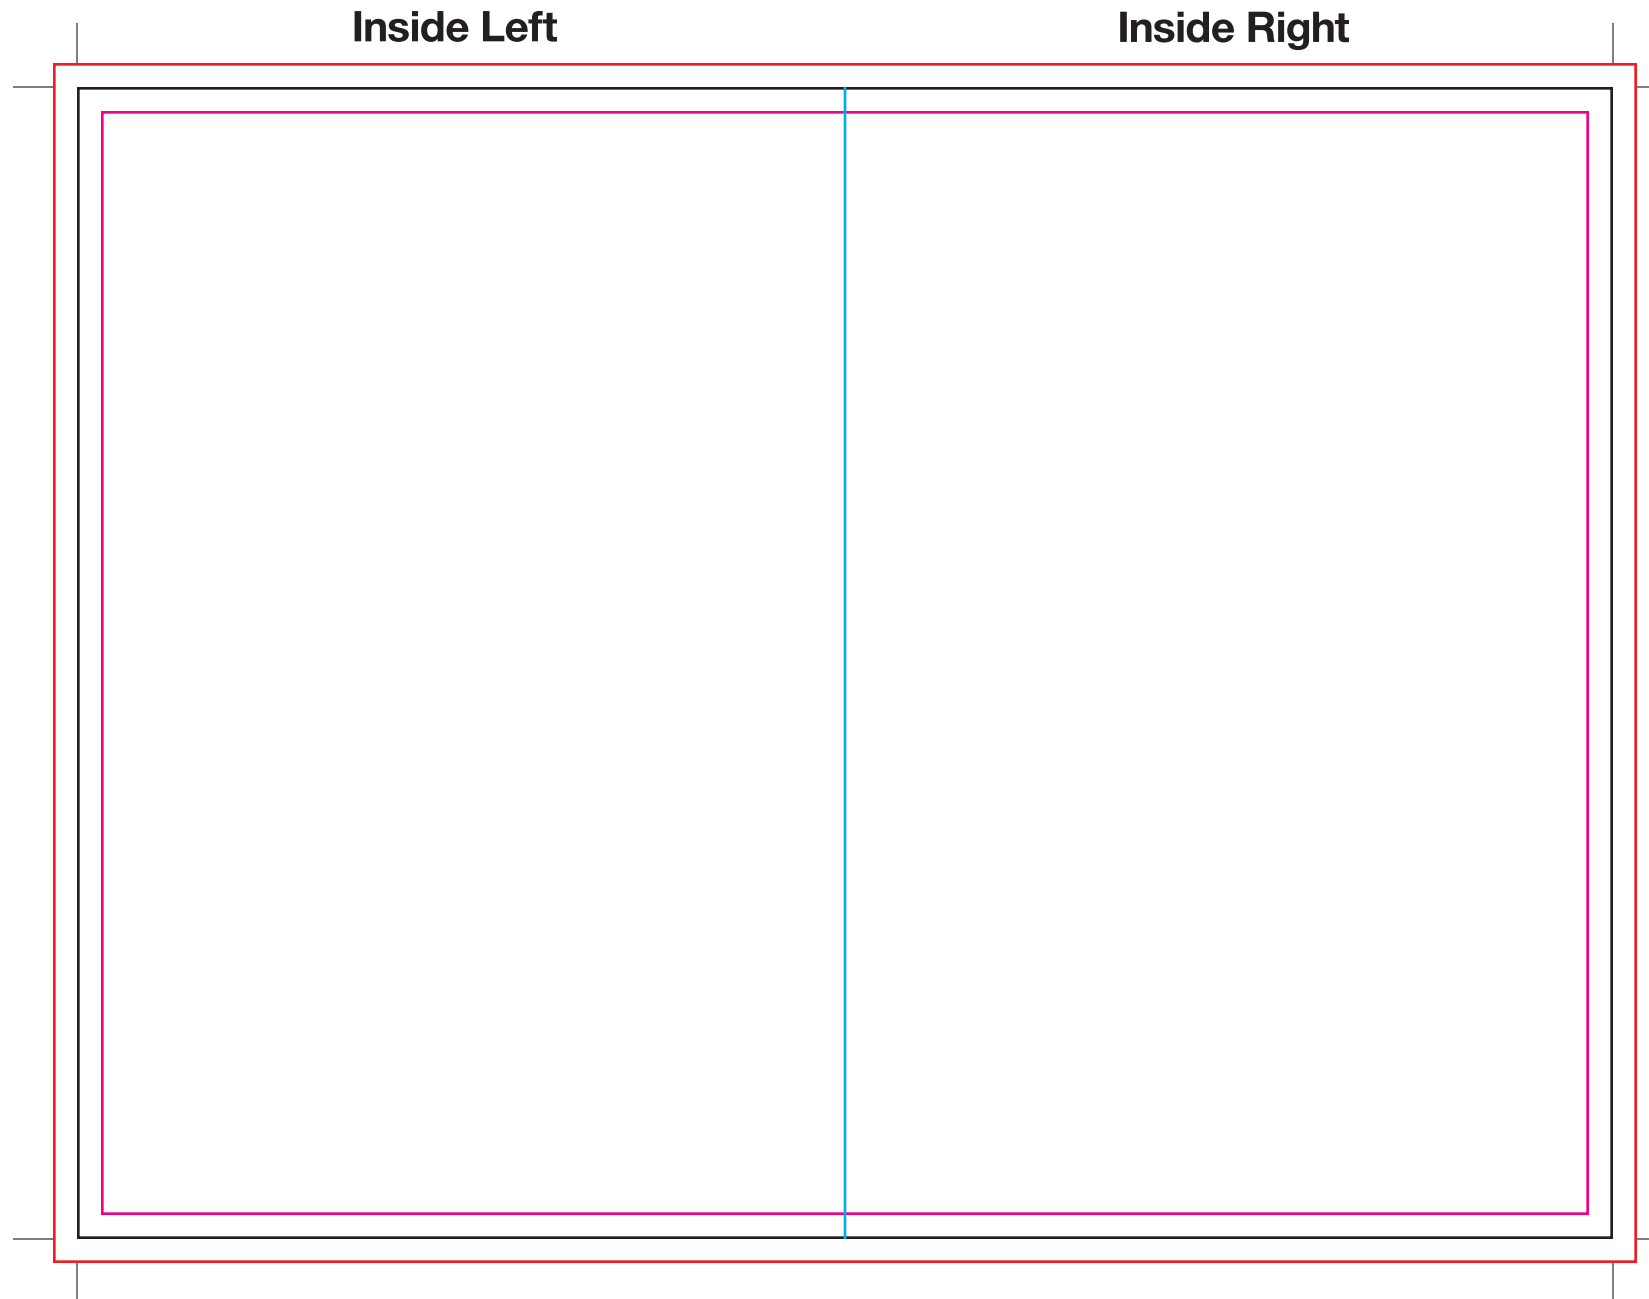

Please keep all design elements within the *magenta* guides

8" x 6" folds to 4" x 6"

Red Guides = Bleed (.125" outside)

- Extend elements that will print to the edge of your piece to the red guides.

Black Guides = Trim

Magenta Guides = Safe Zone (.125" inside)

- Unless your piece bleeds, keep important elements within the magenta lines.

Cyan Guides = Fold

Please keep all design elements within the *magenta* guides

8" x 6" folds to 4" x 6"

Red Guides = Bleed (.125" outside)

- Extend elements that will print to the edge of your piece to the red guides.

Black Guides = Trim

Magenta Guides = Safe Zone (.125" inside)

- Unless your piece bleeds, keep important elements within the magenta lines.